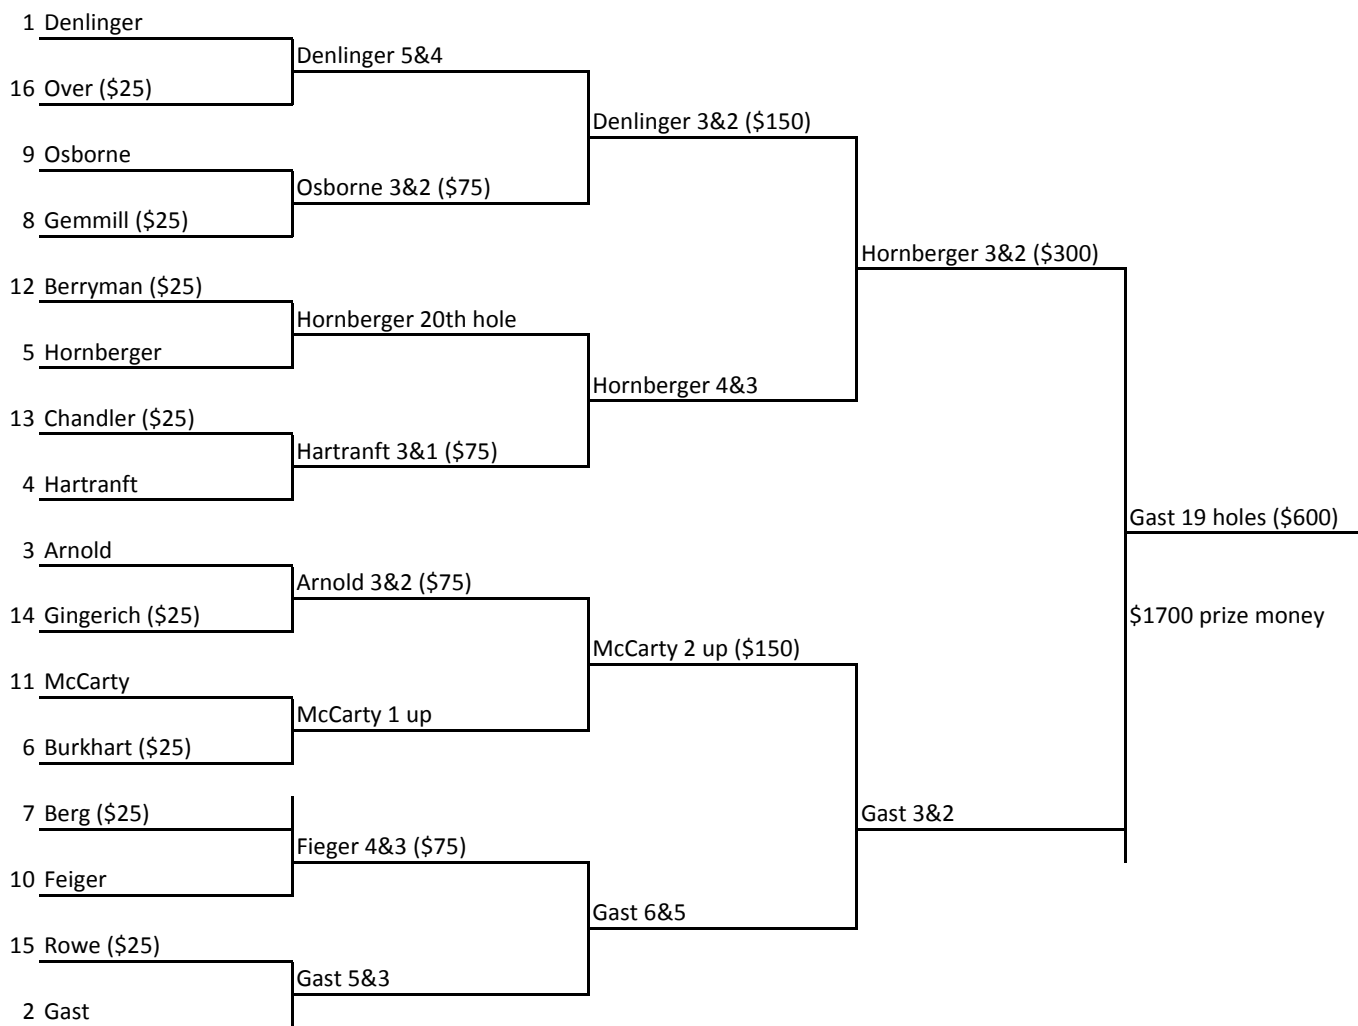

2011 LANCO LTM Match Play Championship
 Bent Creek Country Club
 Saturday, May 21 to Sunday May 22, 2011

Qualifier Results

Denlinger	Defending Champion
Gast	72
Arnold	75
Hornberger	76
Hartranft	76
Burkhart	78
Burg	79
Gemmill	79
Osborne	80
McCarty	81
Chandler	81
Fieger	81
Berryman	81
Gingerich	82
Rowe	83
Over	83

Missed Cut

Kliwer	84
Felpel	84
Detweiler	85
Sugden	85
Gumpper	86
Riley	86
Johnston	88
Yoder	89
Ewing	91
Mastromatteo	91
Turner	94
Lauver	95
Garman	96
Fisher	98